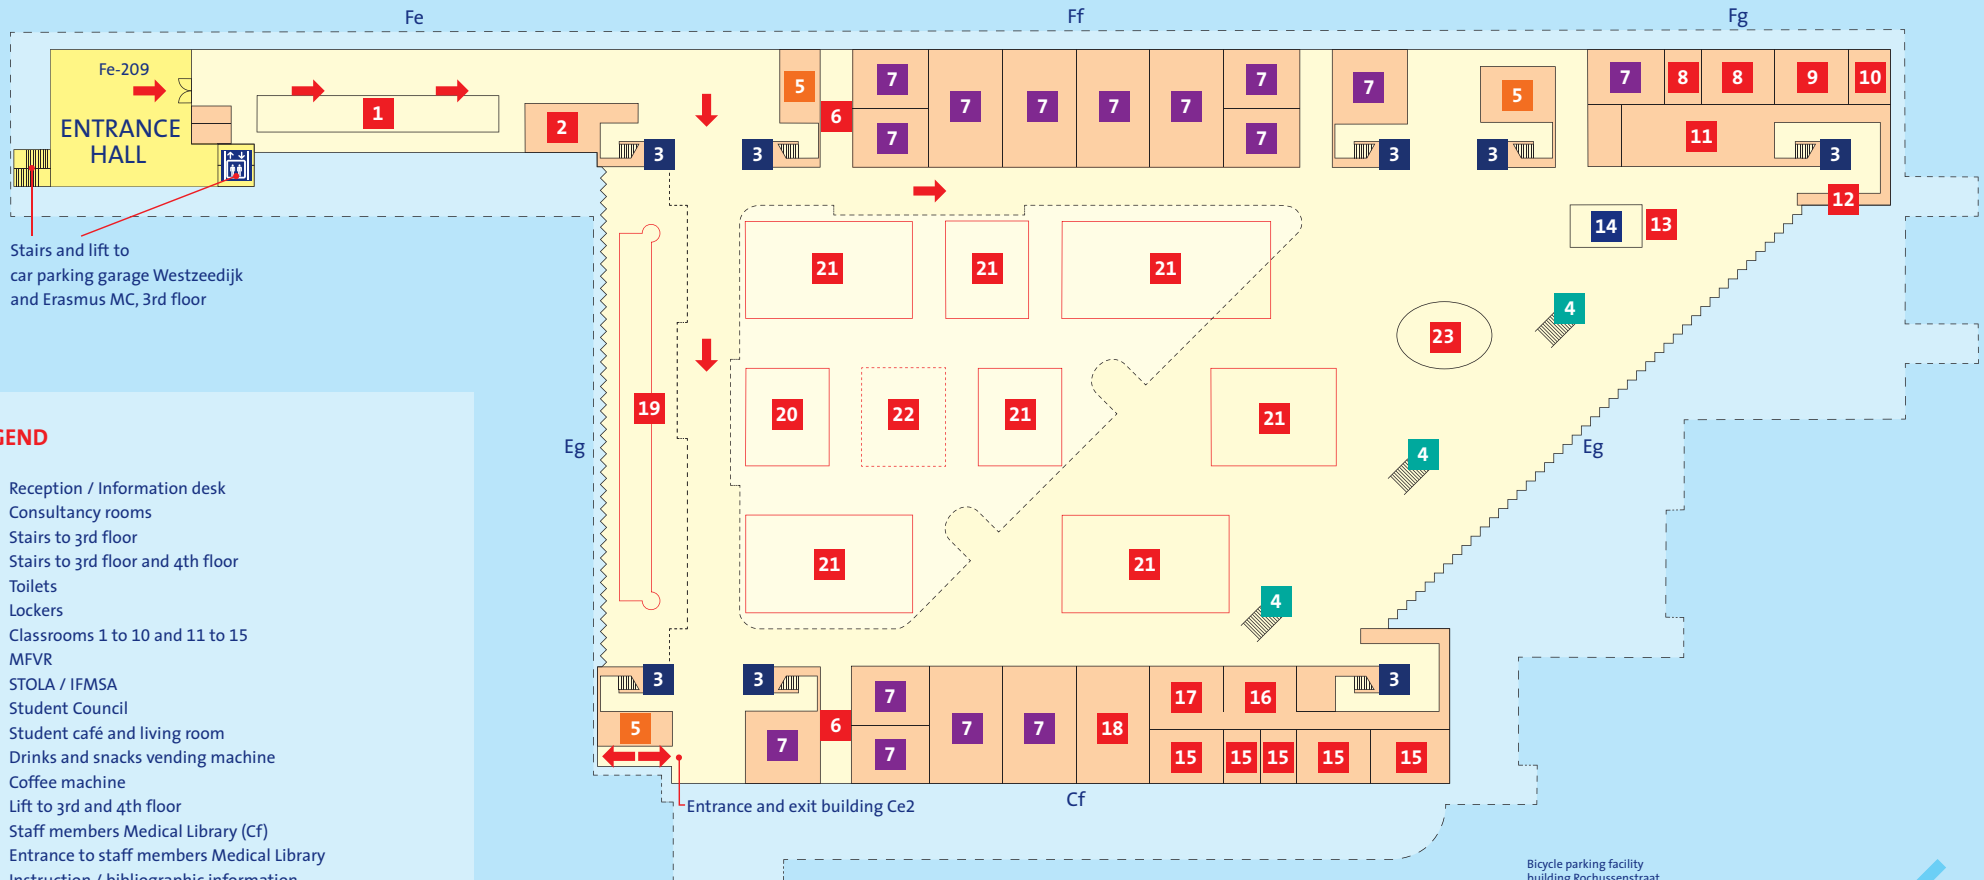

2nd FLOOR – Building Fe, Ff, Fg, Eg and Cf – Education Center

Stairs and lift to car parking garage Westzeedijk and Erasmus MC, 3rd floor

LEGEND

- 1 Reception / Information desk
- 2 Consultancy rooms
- 3 Stairs to 3rd floor
- 4 Stairs to 3rd floor and 4th floor
- 5 Toilets
- 6 Lockers
- 7 Classrooms 1 to 10 and 11 to 15
- 8 MFVR
- 9 STOLA / IFMSA
- 10 Student Council
- 11 Student café and living room
- 12 Drinks and snacks vending machine
- 13 Coffee machine
- 14 Lift to 3rd and 4th floor
- 15 Staff members Medical Library (Cf)
- 16 Entrance to staff members Medical Library
- 17 Instruction / bibliographic information
- 18 Quiet area
- 19 Collection Medical Library
- 20 Inquiry Desk Medical Library / photocopy area for students
- 21 Study islands
- 22 Stage
- 23 Espresso bar

What can I find on the 3rd floor?

- Professor Andries Querido Hall
- Lecture rooms 1 and 2
- Exhibition space medical heritage
- Office space DienstenCentrum Onderwijs (DCO – Education Services Center)
- Classrooms 20 to 31 and 32 to 39
- Toilets
- Lockers
- Study areas next to balustrade
- Entrance and exit building Ce3

... and on the 4th floor?

- Cloakroom
- Lobby
- Meeting room and waiting room doctoral committee